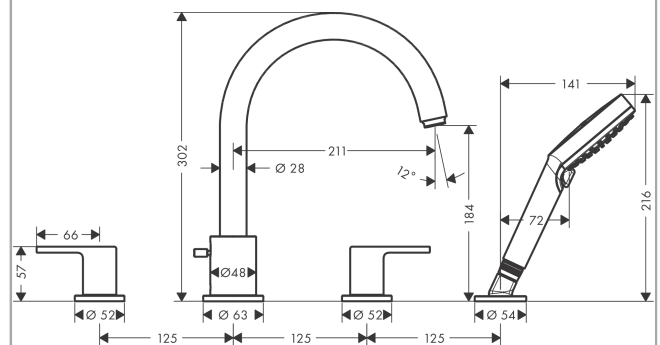

Scale drawing